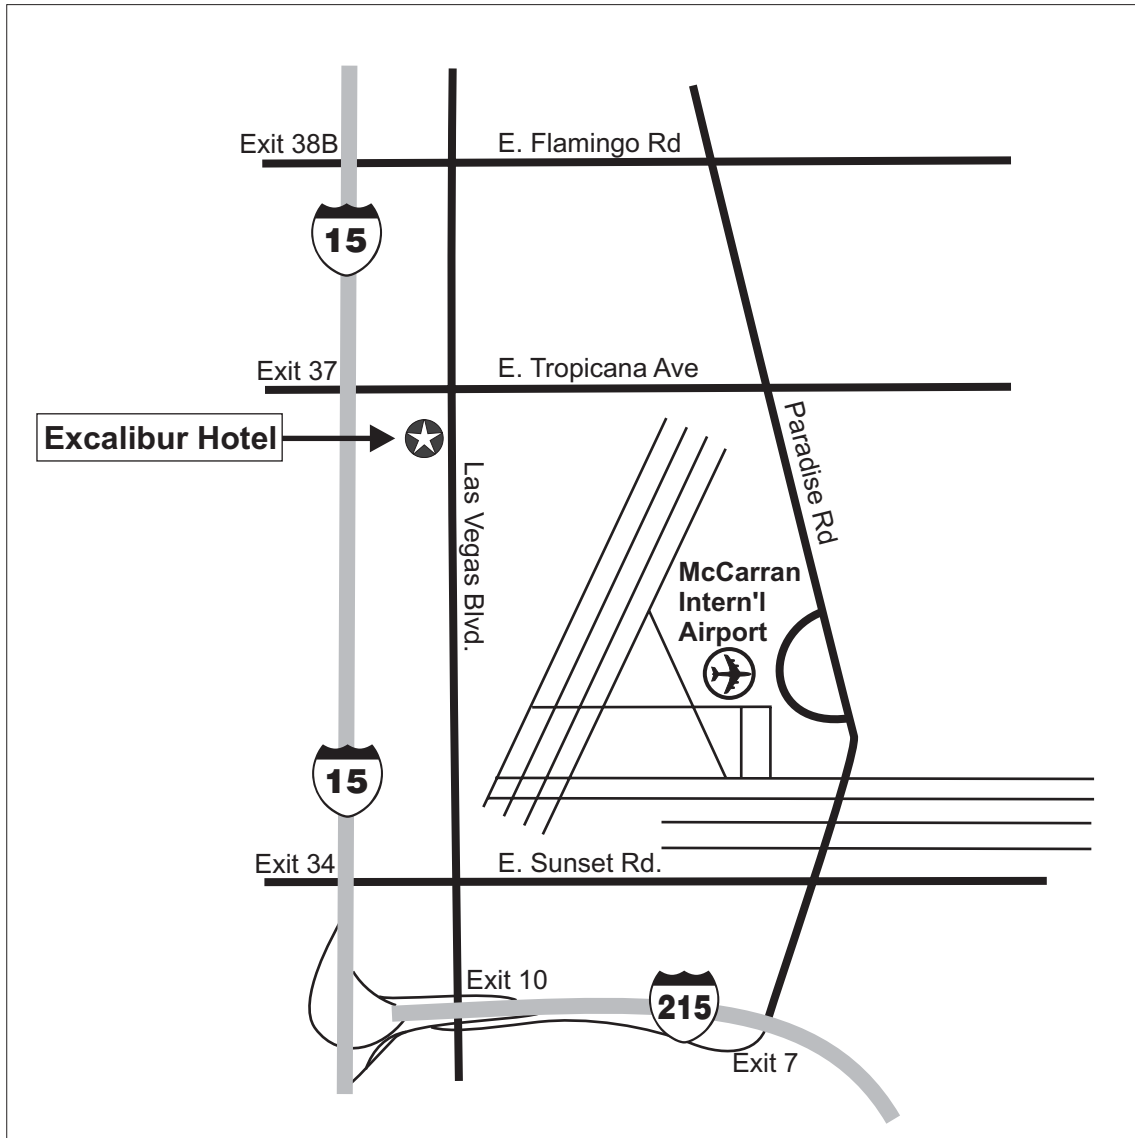

Directions to Excalibur Hotel

3850 Las Vegas Blvd South

Las Vegas, NV 89109

702-597-7279

From Airport (2 miles):

- Exit on Swenson
- Take left on Tropicana (west)
- Take left on Las Vegas Blvd. (south)
- Excalibur will be on right-hand side (looks like a castle)

From Los Angeles (3 1/2 - 4 hours):

- Take Highway 15
- Exit on Tropicana East
- Excalibur will be on right-hand side (looks like a castle)

Excalibur Hotel & Casino

3850 Las Vegas Blvd. South

Las Vegas, NV 89109-6778